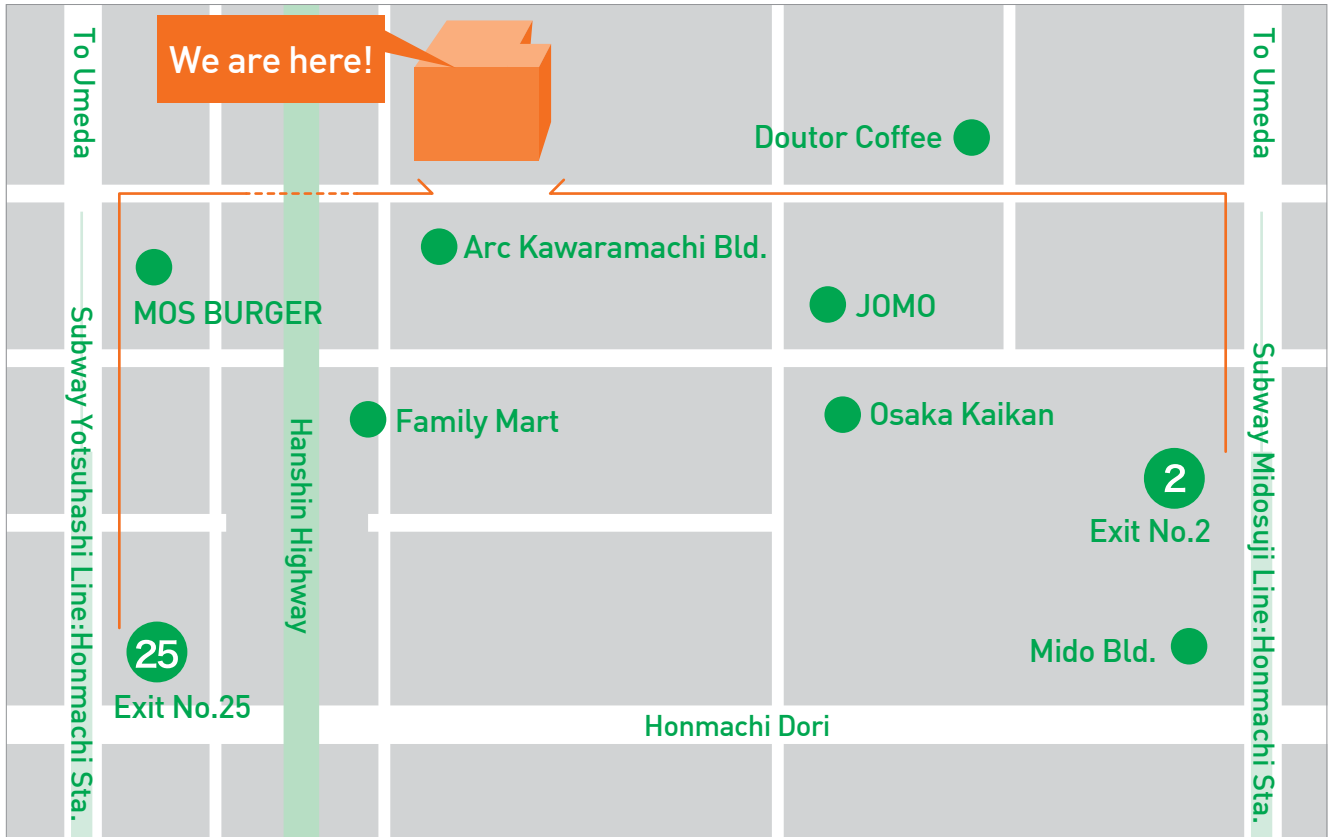

Access Map

VTV Japan Osaka Office

5F Imon Kawaramachi Building,
4-5-9 Kawaramachi,
Chuo-ku, Osaka 541-0048
TEL: 06-4706-3930

Access to VTV Japan Osaka Office

4 minutes from Honmachi Station
Midosuji Line Exit No.2
Yotsubashi Line Exit No.25